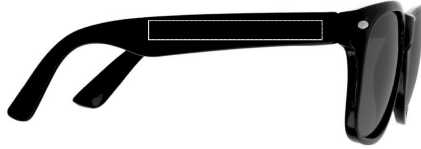

MO7455

Position

1. LEFT LEG
2. RIGHT LEG

Print size (mm)

- 60 mm x 7 mm
- 60 mm x 7 mm

Print code (no of colours)

- P1(4),DO1(8)
- DO1(8),P1(4)

Handling code: Z

1. LEFT LEG

2. RIGHT LEG