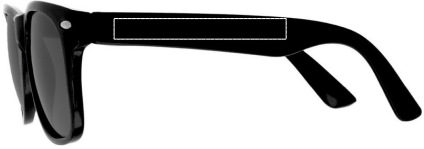

MO7455

Position

1. LEFT LEG
2. RIGHT LEG

Print size (mm)

- 60 mm x 7 mm
- 60 mm x 7 mm

Print code (no of colours)

- P1(4),DO1(8)
- DO1(8),P1(4)

Handling code: Z

1. LEFT LEG

2. RIGHT LEG